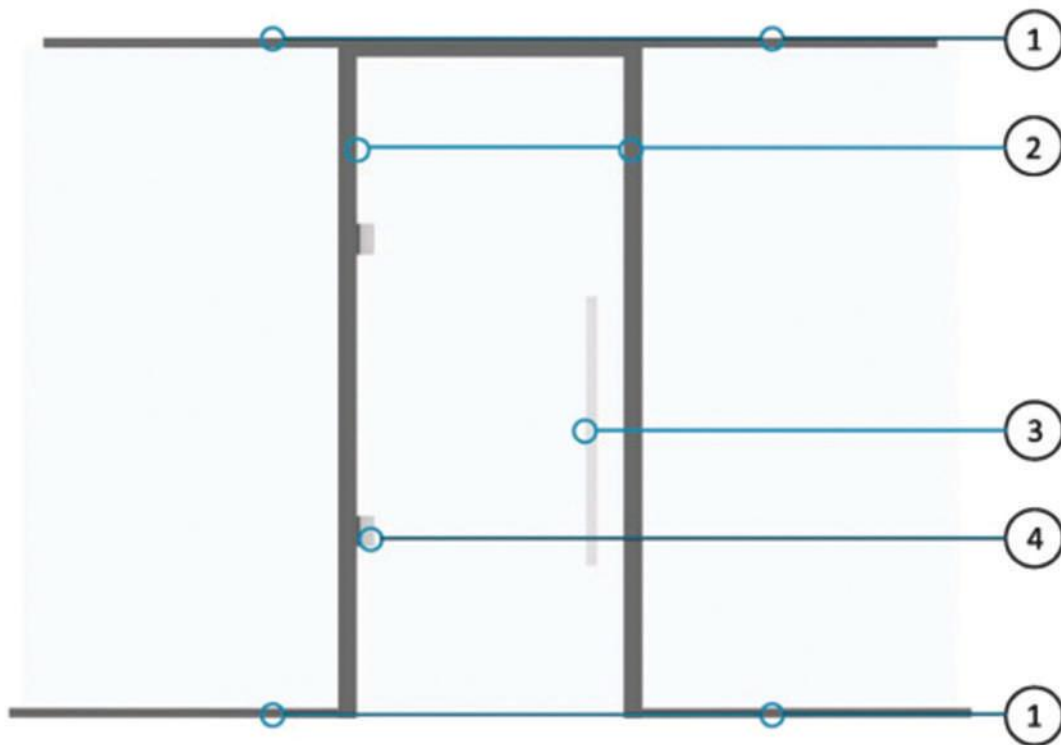

product/partition

use your smartphone to scan this QR code

www.avashid.ir

SYSTEM: **glass partition**

MODEL: avshid group

DESCRIPTION:

.1 Mini Alu Profile

30*25 mm

.2 P301 Aluminium Profile

56*52 mm

.3 Door Handle

.4 Hinge

SYSTEM: **glass partition**

MODEL: avshid group

DESCRIPTION:

30*25 mm

56*52 mm

SYSTEM: **glass partition**

MODEL: avshid group

DESCRIPTION:

SYSTEM: **glass partition**

MODEL: avshid group

DESCRIPTION:

SYSTEM: **glass partition (Double glazed)**

SYSTEM: **glass partition (Double glazed)**

MODEL: avshid group

DESCRIPTION:

Double Glazed Partition

with integral venetian blinds

The double glazed partitioning system can incorporate differing thicknesses and glass types to meet project criteria. This system offers an aesthetically modern design, either as full glass partitioning system or integrated with drywall, to provide a mixture of drywall and glass.