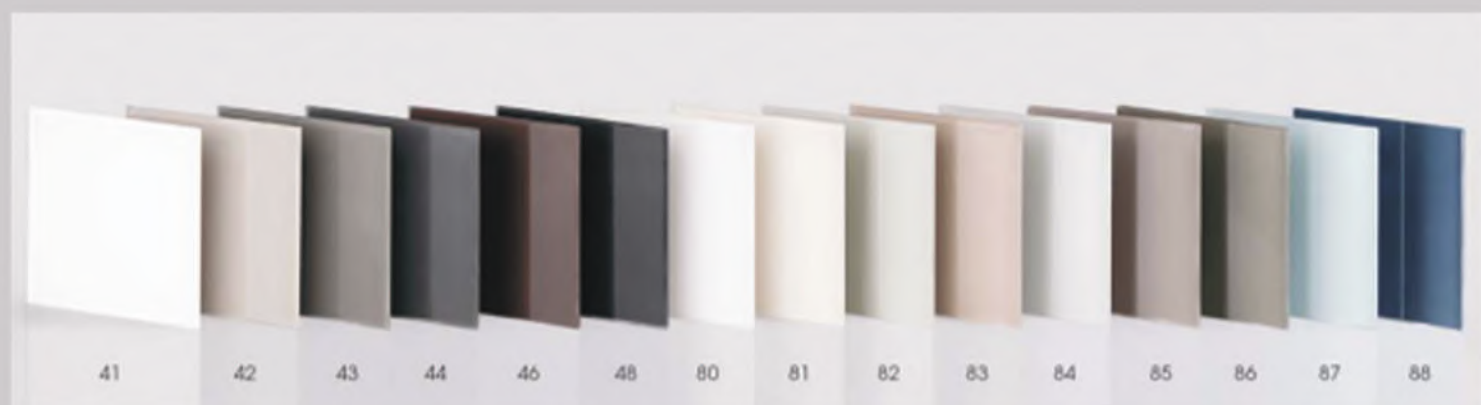

Double glazed channel with
integral venetian blinds

SYSTEM: glass partition (Double glazed)

MODEL: avshid group

DESCRIPTION:

SYSTEM: **glass partition (Double glazed)**

MODEL: avshid group

DESCRIPTION:

طیف رنگ قابل اجرا در شیشه و پروفیل ها

color palette

41 WHITE SNOW - 42 TAUPE - 43 GREY QUARTZ - 44 SLATE - 46 COFFEE - 48 BLACK - 80 PURE WHITE - 81 ROPE
- 82 LINEN - 83 HAZEL - 84 LIGHT GREY - 85 GRIGIO BEIGE - 86 OLIVE GREEN - 87 SEA WATER - 88 BLU AVIO

1 WHITE LACQUER - 2 GLOSSY ALUMINIUM - 3 NATURAL ALUMINIUM - 4 BLACK - 5 DARK BROWN - 6 LIGHT
BRONZE - 7 PLATINUM - 8 SMOKED OAK - 9 CANALETTO WALNUT - 10 NATURAL OAK

A V A S H I D

AVASHID ENGINEERING GROUP