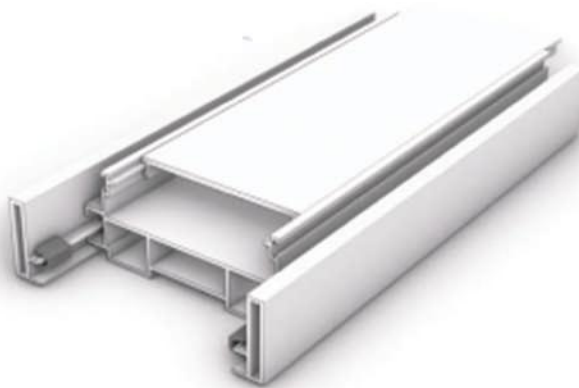

product/partition

use your smartphone to scan this QR code

www.avashid.ir

SYSTEM: **glass partition**

MODEL: avshid group

DESCRIPTION:

.1 Mini Alu Profile

30*25 mm

.2 P301 Aluminium Profile

56*52 mm

.3 Door Handle

.4 Hinge

SYSTEM: **glass partition**

MODEL: avshid group

DESCRIPTION:

30*25 mm

56*52 mm

SYSTEM: **glass partition**

MODEL: avshid group

DESCRIPTION:

SYSTEM: **glass partition**

MODEL: avshid group

DESCRIPTION:

SYSTEM: **glass partition (Double glazed)**

SYSTEM: **glass partition (Double glazed)**

MODEL: avshid group

DESCRIPTION:

Double Glazed Partition

with integral venetian blinds

The double glazed partitioning system can incorporate differing thicknesses and glass types to meet project criteria. This system offers an aesthetically modern design, either as full glass partitioning system or integrated with drywall, to provide a mixture of drywall and glass.